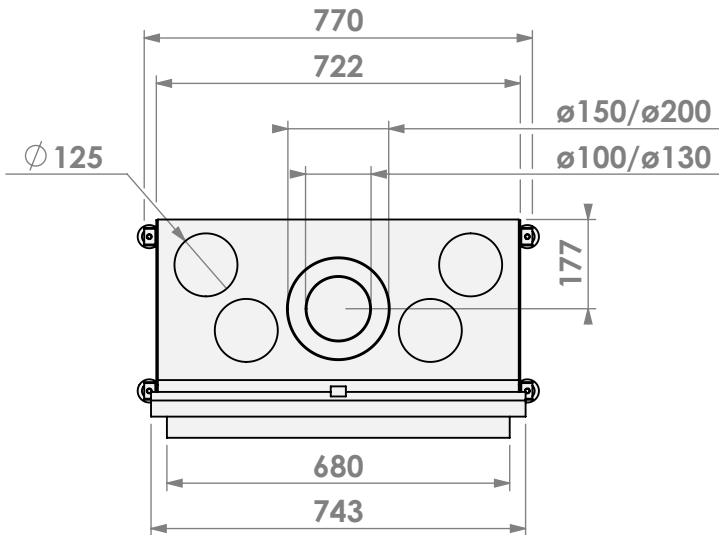

Name: Derby Small-3 floating frame

Modifications reserved

Scale: 1:15
Unit: mm

Version: 0

* = optional extended adjustable legs max. + 350 mm

belfires

Barbas Belfires B.V.
Hallenstraat 17
5531 AB Bladel
The Netherlands
www.barbasbelfires.com

Name: **Derby Small-3 floating frame convection casing**

Modifications reserved

Scale: **1:15**
Unit: **mm**

Version: **0**

* = optional extended adjustable legs max. + 350 mm

belfires

Barbas Belfires B.V.
Hallenstraat 17
5531 AB Bladel
The Netherlands
www.barbasbelfires.com

Name: Derby Small-3 hidden door convection casing

Modifications reserved

Scale: 1:15
Unit: mm

Version: 0

belfires

Barbas Bellfires B.V.
 Hallenstraat 17
 5531 AB Bladel
 The Netherlands
 www.barbasbellfires.com

Name: Derby Small-3 hidden door+7cm

Modifications reserved

Scale: 1:15
 Unit: mm

Version: 0