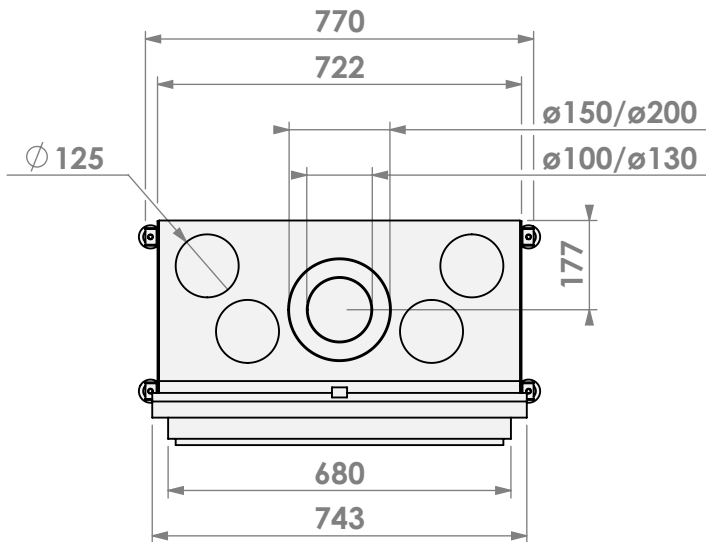

belfires

Barbas Bellfires B.V.
Hallenstraat 17
5531 AB Bladel
The Netherlands
www.barbasbellfires.com

Name: Derby Small-3 hidden door

Modifications reserved

Scale: 1:15
Unit: mm

Version: 0

belfires

Barbas Belfires B.V.
Hallenstraat 17
5531 AB Bladel
The Netherlands
www.barbasbelfires.com

Name: Derby Small-3 floating frame

Modifications reserved

Scale: 1:15
Unit: mm

Version: 0

* = optional extended adjustable legs max. + 350 mm

belfires

Barbas Belfires B.V.
Hallenstraat 17
5531 AB Bladel
The Netherlands
www.barbasbelfires.com

Name: **Derby Small-3 floating frame convection casing**

Modifications reserved

Scale: **1:15**
Unit: **mm**

Version: **0**

* = optional extended adjustable legs max. + 350 mm

belfires

Barbas Belfires B.V.
Hallenstraat 17
5531 AB Bladel
The Netherlands
www.barbasbelfires.com

Name: Derby Small-3 hidden door+7cm

Modifications reserved

Scale: 1:15
 Unit: mm

Version: 0