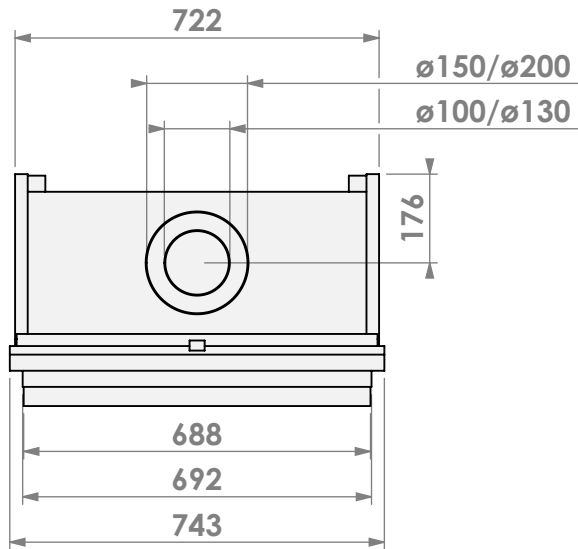

Name: Derby Small-3 floating frame

Modifications reserved

Scale: 1:15
Unit: mm

Version: 0

* = optional extended adjustable legs max. + 350 mm

belfires

Barbas Belfires B.V.
Hallenstraat 17
5531 AB Bladel
The Netherlands
www.barbasbelfires.com

Name: **Derby Small-3 floating frame convection casing**

Modifications reserved

Scale: **1:15**
Unit: **mm**

Version: **0**

* = optional extended adjustable legs max. + 350 mm

belfires

Barbas Belfires B.V.
Hallenstraat 17
5531 AB Bladel
The Netherlands
www.barbasbelfires.com

Name: Derby Small-3 hidden door convection casing

Modifications reserved

Scale: 1:15
Unit: mm

Version: 0

belfires

Barbas Bellfires B.V.
 Hallenstraat 17
 5531 AB Bladel
 The Netherlands
 www.barbasbellfires.com

Name: Derby Small-3 hidden door+7cm

Modifications reserved

Scale: 1:15
 Unit: mm

Version: 0