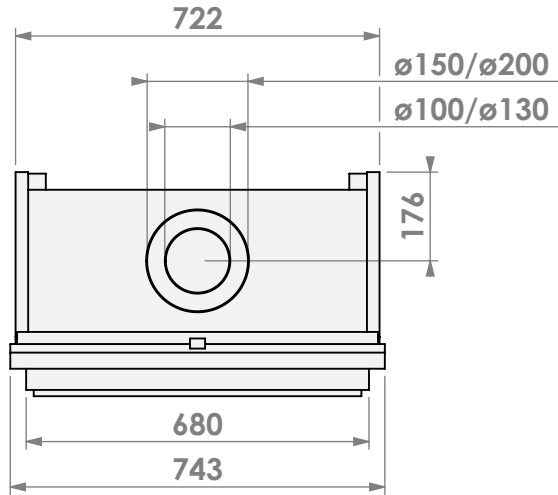

belfires

Barbas Bellfires B.V.
Hallenstraat 17
5531 AB Bladel
The Netherlands
www.barbasbellfires.com

Name: Derby Small-3 hidden door

Modifications reserved

Scale: 1:15
Unit: mm

Version: 0

belfires

Barbas Belfires B.V.
Hallenstraat 17
5531 AB Bladel
The Netherlands
www.barbasbelfires.com

Name: Derby Small-3 floating frame

Modifications reserved

Scale: 1:15
Unit: mm

Version: 0

* = optional extended adjustable legs max. + 350 mm

belfires

Barbas Belfires B.V.
Hallenstraat 17
5531 AB Bladel
The Netherlands
www.barbasbelfires.com

Name: **Derby Small-3 floating frame convection casing**

Modifications reserved

Scale: **1:15**
Unit: **mm**

Version: **0**

* = optional extended adjustable legs max. + 350 mm

belfires

Barbas Belfires B.V.
Hallenstraat 17
5531 AB Bladel
The Netherlands
www.barbasbelfires.com

Name: Derby Small-3 hidden door+7cm

Modifications reserved

Scale: 1:15
 Unit: mm

Version: 0