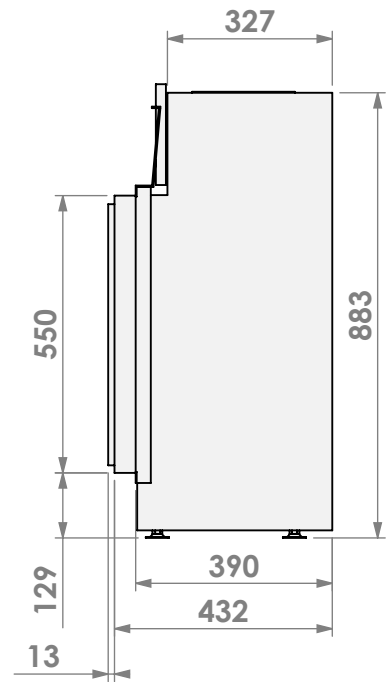

belfires

Barbas Bellfires B.V.
Hallenstraat 17
5531 AB Bladel
The Netherlands
www.barbasbellfires.com

Name: Derby Small-3 hidden door

Modifications reserved

Scale: 1:15
Unit: mm

Version: 0

belfires

Barbas Belfires B.V.
Hallenstraat 17
5531 AB Bladel
The Netherlands
www.barbasbelfires.com

Name: Derby Small-3 floating frame

Modifications reserved

Scale: 1:15
Unit: mm

Version: 0

* = optional extended adjustable legs max. + 350 mm

belfires

Barbas Belfires B.V.
Hallenstraat 17
5531 AB Bladel
The Netherlands
www.barbasbelfires.com

Name: **Derby Small-3 floating frame convection casing**

Modifications reserved

Scale: **1:15**
Unit: **mm**

Version: **0**

* = optional extended adjustable legs max. + 350 mm

belfires

Barbas Belfires B.V.
Hallenstraat 17
5531 AB Bladel
The Netherlands
www.barbasbelfires.com

Name: Derby Small-3 hidden door+7cm

Modifications reserved

Scale: 1:15
 Unit: mm

Version: 0