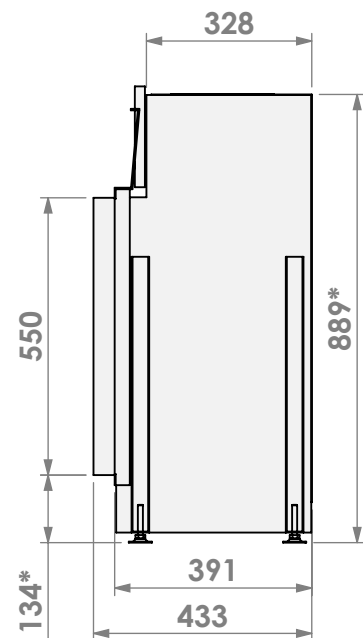

Name: Derby Small-3 floating frame

Modifications reserved

Scale: 1:15
Unit: mm

Version: 0

* = optional extended adjustable legs max. + 350 mm

belfires

Barbas Belfires B.V.
Hallenstraat 17
5531 AB Bladel
The Netherlands
www.barbasbelfires.com

Name: **Derby Small-3 floating frame convection casing**

Modifications reserved

Scale: **1:15**
Unit: **mm**

Version: **0**

* = optional extended adjustable legs max. + 350 mm

belfires

Barbas Belfires B.V.
Hallenstraat 17
5531 AB Bladel
The Netherlands
www.barbasbelfires.com

Name: Derby Small-3 hidden door convection casing

Modifications reserved

Scale: 1:15
Unit: mm

Version: 0

belfires

Barbas Bellfires B.V.
 Hallenstraat 17
 5531 AB Bladel
 The Netherlands
 www.barbasbellfires.com

Name: Derby Small-3 hidden door+7cm

Modifications reserved

Scale: 1:15
 Unit: mm

Version: 0