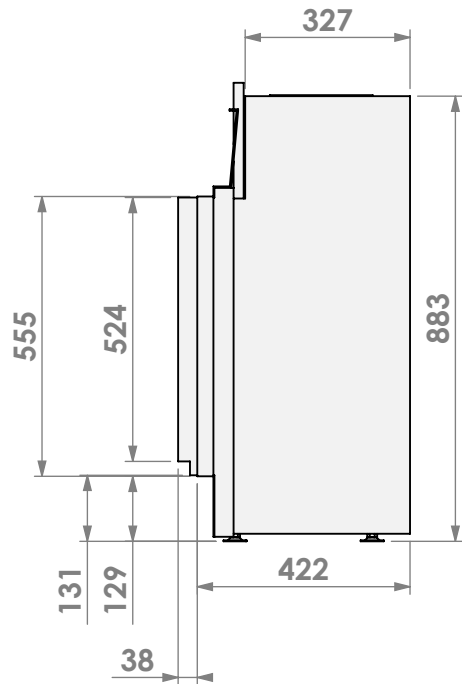

Name: Derby Small-3 floating frame

Modifications reserved

Scale: 1:15
Unit: mm

Version: 0

* = optional extended adjustable legs max. + 350 mm

belfires

Barbas Belfires B.V.
Hallenstraat 17
5531 AB Bladel
The Netherlands
www.barbasbelfires.com

Name: **Derby Small-3 floating frame convection casing**

Modifications reserved

Scale: **1:15**
Unit: **mm**

Version: **0**

* = optional extended adjustable legs max. + 350 mm

belfires

Barbas Belfires B.V.
Hallenstraat 17
5531 AB Bladel
The Netherlands
www.barbasbelfires.com

Name: Derby Small-3 hidden door convection casing

Modifications reserved

Scale: 1:15
Unit: mm

Version: 0

belfires

Barbas Bellfires B.V.
 Hallenstraat 17
 5531 AB Bladel
 The Netherlands
 www.barbasbellfires.com

Name: Derby Small-3 hidden door+7cm

Modifications reserved

Scale: 1:15
 Unit: mm

Version: 0