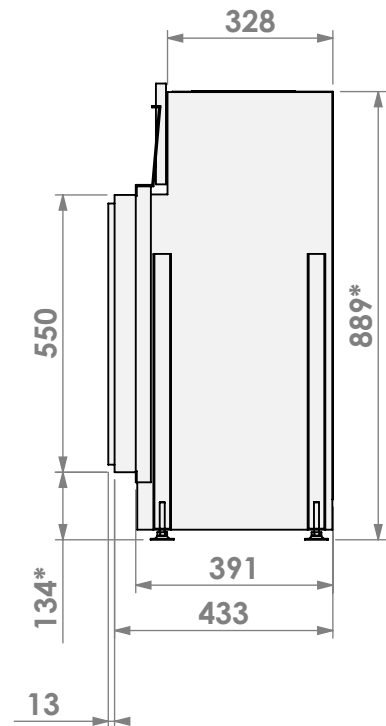

belfires

Barbas Bellfires B.V.
Hallenstraat 17
5531 AB Bladel
The Netherlands
www.barbasbellfires.com

Name: Derby Small-3 hidden door

Modifications reserved

Scale: 1:15
Unit: mm

Version: 0

belfires

Barbas Belfires B.V.
Hallenstraat 17
5531 AB Bladel
The Netherlands
www.barbasbelfires.com

Name: Derby Small-3 floating frame

Modifications reserved

Scale: 1:15
Unit: mm

Version: 0

* = optional extended adjustable legs max. + 350 mm

belfires

Barbas Belfires B.V.
Hallenstraat 17
5531 AB Bladel
The Netherlands
www.barbasbelfires.com

Name: **Derby Small-3 floating frame convection casing**

Modifications reserved

Scale: **1:15**
Unit: **mm**

Version: **0**

* = optional extended adjustable legs max. + 350 mm

belfires

Barbas Belfires B.V.
Hallenstraat 17
5531 AB Bladel
The Netherlands
www.barbasbelfires.com

Name: Derby Small-3 hidden door+7cm

Modifications reserved

Scale: 1:15
 Unit: mm

Version: 0