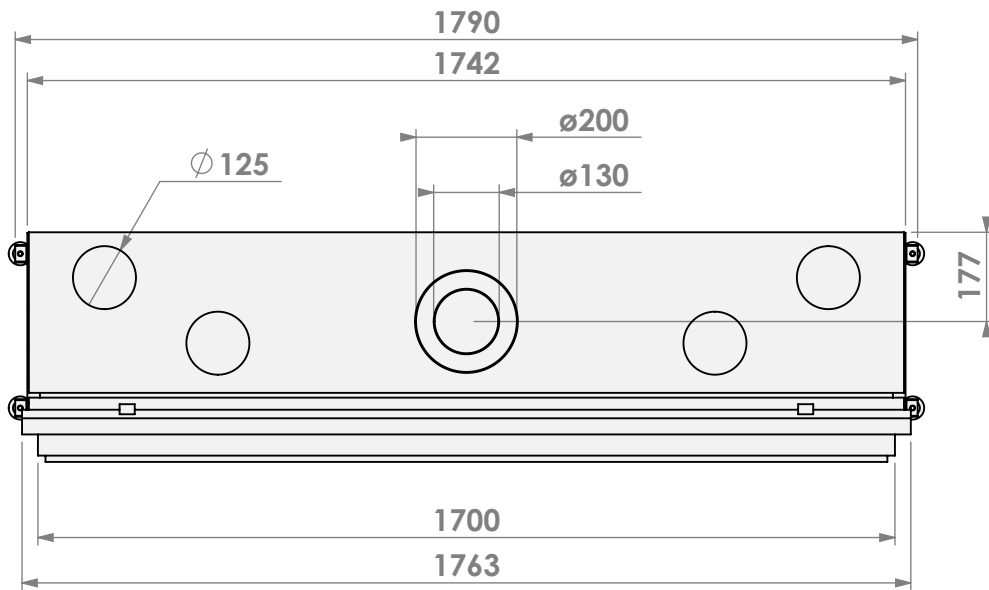

belfires

Barbas Bellfires B.V.
Hallenstraat 17
5531 AB Bladel
The Netherlands
www.barbasbellfires.com

Name: HBXXL-3 hidden door

Modifications reserved

Scale: 1:15
Unit: mm

Version: 0

belfires

Barbas Bellfires B.V.
Hallenstraat 17
5531 AB Bladel
The Netherlands
www.barbasbellfires.com

Name: **HBXXL-3 floating frame**

Modifications reserved

Scale: **1:15**
Unit: **mm**

Version: **0**

* = optional extended adjustable legs max. + 350 mm

belfires

Barbas Bellfires B.V.
Hallenstraat 17
5531 AB Bladel
The Netherlands
www.barbasbellfires.com

Name: HBXXL-3 floating frame convection casing

Modifications reserved

Scale: 1:15
Unit: mm

Version: 0

* = optional extended adjustable legs max. + 350 mm

belfires

Barbas Bellfires B.V.
Hallenstraat 17
5531 AB Bladel
The Netherlands
www.barbasbellfires.com

Modifications reserved

Scale: 1:15
Unit: mm

Version: 0