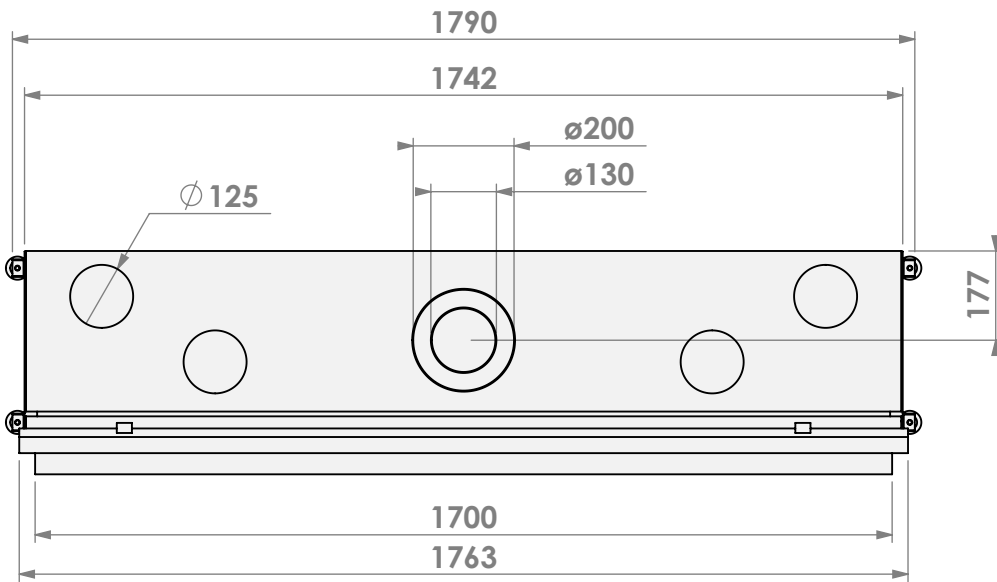

Name: **HBXXL-3 floating frame**

Modifications reserved

Scale: **1:15**
Unit: **mm**

Version: **0**

* = optional extended adjustable legs max. + 350 mm

belfires

Barbas Bellfires B.V.
Hallenstraat 17
5531 AB Bladel
The Netherlands
www.barbasbellfires.com

Name: HBXXL-3 floating frame convection casing

Modifications reserved

Scale: 1:15
Unit: mm

Version: 0

* = optional extended adjustable legs max. + 350 mm

belfires

Barbas Bellfires B.V.
Hallenstraat 17
5531 AB Bladel
The Netherlands
www.barbasbellfires.com

Name: HBXXL-3 hidden door convection casing

Modifications reserved

Scale: 1:15
Unit: mm

Version: 0

belfires

Barbas Bellfires B.V.
Hallenstraat 17
5531 AB Bladel
The Netherlands
www.barbasbellfires.com

Name: HBXXL-3 hidden door+ 7cm

Modifications reserved

Scale: 1:15
Unit: mm

Version: 0