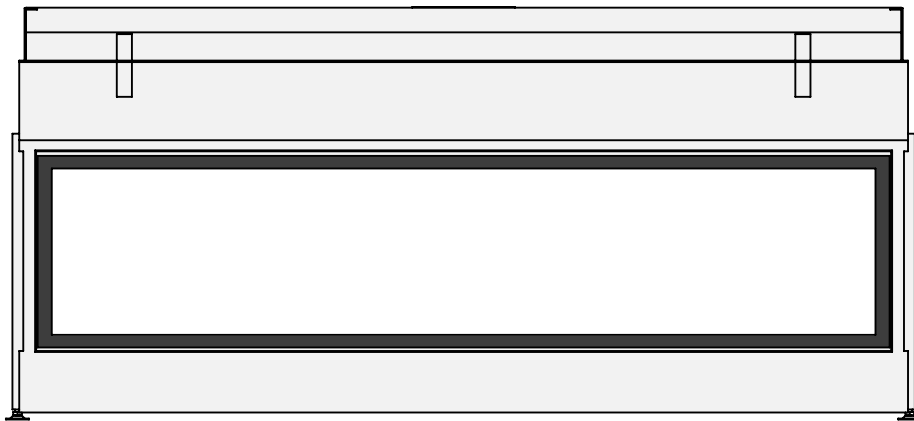

Name: **HBXXL-3 floating frame**

Modifications reserved

Scale: **1:15**
Unit: **mm**

Version: **0**

* = optional extended adjustable legs max. + 350 mm

belfires

Barbas Bellfires B.V.
Hallenstraat 17
5531 AB Bladel
The Netherlands
www.barbasbellfires.com

Name: HBXXL-3 floating frame convection casing

Modifications reserved

Scale: 1:15
Unit: mm

Version: 0

* = optional extended adjustable legs max. + 350 mm

belfires

Barbas Bellfires B.V.
Hallenstraat 17
5531 AB Bladel
The Netherlands
www.barbasbellfires.com