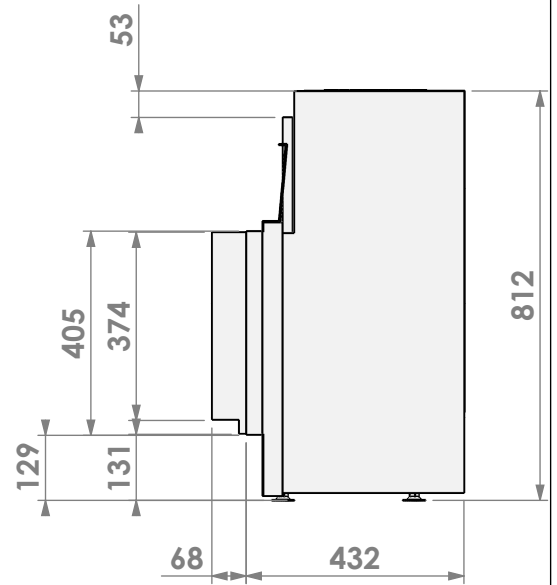

Name: HBXXL-3 floating frame convection casing

Modifications reserved

Scale: 1:15
Unit: mm

Version: 0

* = optional extended adjustable legs max. + 350 mm

belfires

Barbas Bellfires B.V.
Hallenstraat 17
5531 AB Bladel
The Netherlands
www.barbasbellfires.com

Name: HBXXL-3 hidden door convection casing

Modifications reserved

Scale: 1:15
Unit: mm

Version: 0

belfires

Barbas Bellfires B.V.
Hallenstraat 17
5531 AB Bladel
The Netherlands
www.barbasbellfires.com

Name: HBXXL-3 hidden door+ 7cm

Modifications reserved

Scale: 1:15
Unit: mm

Version: 0

belfires

Barbas Bellfires B.V.
Hallenstraat 17
5531 AB Bladel
The Netherlands
www.barbasbellfires.com

Name: HBXXL-3 hidden door+ 10cm convection casing

Modifications reserved

Scale: 1:15
Unit: mm

Version: 0