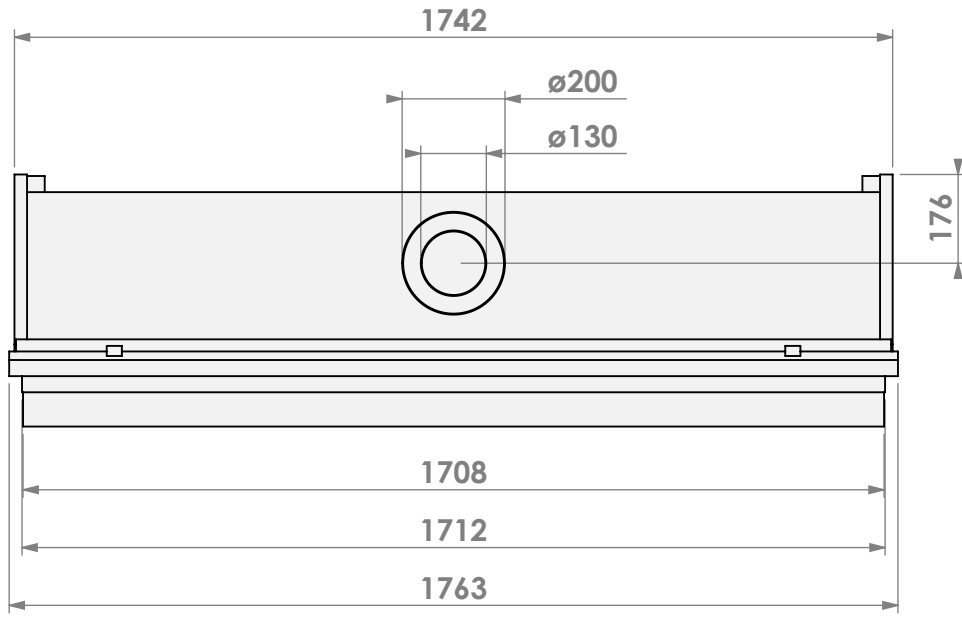

Name: HBXXL-3 floating frame convection casing

Modifications reserved

Scale: 1:15
Unit: mm

Version: 0

* = optional extended adjustable legs max. + 350 mm

belfires

Barbas Bellfires B.V.
Hallenstraat 17
5531 AB Bladel
The Netherlands
www.barbasbellfires.com

Name: HBXXL-3 hidden door convection casing

Modifications reserved

Scale: 1:15
Unit: mm

Version: 0

belfires

Barbas Bellfires B.V.
Hallenstraat 17
5531 AB Bladel
The Netherlands
www.barbasbellfires.com

Name: HBXXL-3 hidden door+ 7cm

Modifications reserved

Scale: 1:15
Unit: mm

Version: 0

belfires

Barbas Bellfires B.V.
Hallenstraat 17
5531 AB Bladel
The Netherlands
www.barbasbellfires.com

Name: HBXXL-3 hidden door+ 10cm convection casing

Modifications reserved

Scale: 1:15
Unit: mm

Version: 0