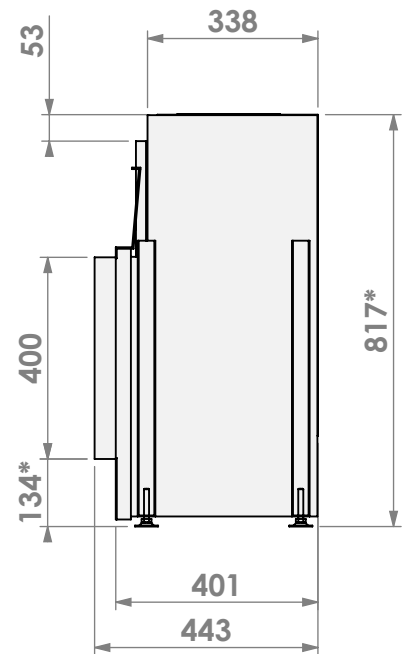

Name: **HBXXL-3 floating frame**

Modifications reserved

Scale: **1:15**
Unit: **mm**

Version: **0**

* = optional extended adjustable legs max. + 350 mm

belfires

Barbas Bellfires B.V.
Hallenstraat 17
5531 AB Bladel
The Netherlands
www.barbasbellfires.com

Name: HBXXL-3 floating frame convection casing

Modifications reserved

Scale: 1:15
Unit: mm

Version: 0

* = optional extended adjustable legs max. + 350 mm

belfires

Barbas Bellfires B.V.
Hallenstraat 17
5531 AB Bladel
The Netherlands
www.barbasbellfires.com

Name: HBXXL-3 hidden door convection casing

Modifications reserved

Scale: 1:15
Unit: mm

Version: 0

belfires

Barbas Bellfires B.V.
Hallenstraat 17
5531 AB Bladel
The Netherlands
www.barbasbellfires.com

Name: HBXXL-3 hidden door+ 7cm

Modifications reserved

Scale: 1:15
Unit: mm

Version: 0