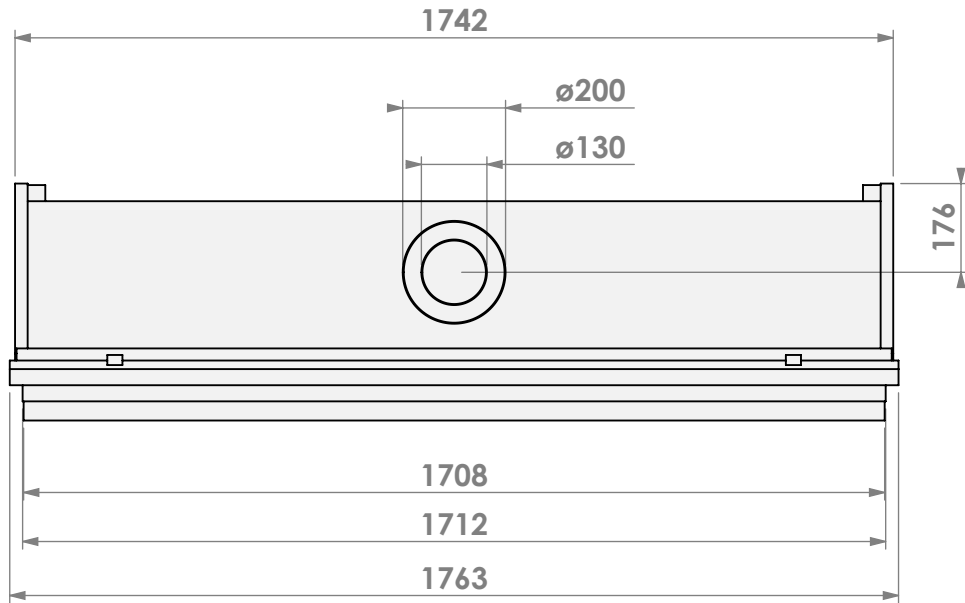

Name: **HBXXL-3 floating frame**

Modifications reserved

Scale: **1:15**
Unit: **mm**

Version: **0**

* = optional extended adjustable legs max. + 350 mm

belfires

Barbas Bellfires B.V.
Hallenstraat 17
5531 AB Bladel
The Netherlands
www.barbasbellfires.com

Name: HBXXL-3 floating frame convection casing

Modifications reserved

Scale: 1:15
Unit: mm

Version: 0

* = optional extended adjustable legs max. + 350 mm

belfires

Barbas Bellfires B.V.
Hallenstraat 17
5531 AB Bladel
The Netherlands
www.barbasbellfires.com

Name: HBXXL-3 hidden door convection casing

Modifications reserved

Scale: 1:15
Unit: mm

Version: 0

belfires

Barbas Bellfires B.V.
Hallenstraat 17
5531 AB Bladel
The Netherlands
www.barbasbellfires.com

Name: HBXXL-3 hidden door+ 7cm

Modifications reserved

Scale: 1:15
Unit: mm

Version: 0