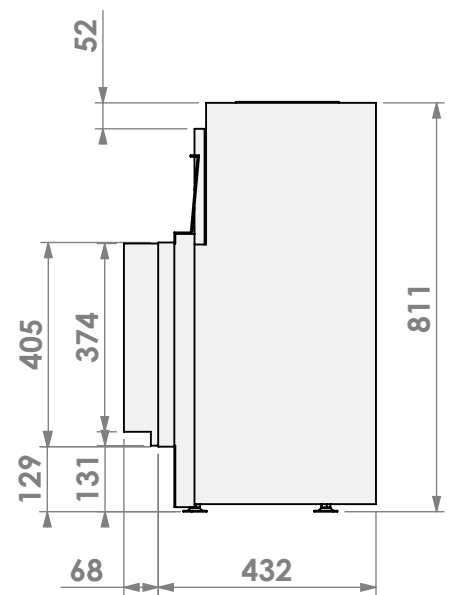

Name: HBXXL-3 floating frame convection casing

Modifications reserved

Scale: 1:15
Unit: mm

Version: 0

* = optional extended adjustable legs max. + 350 mm

belfires

Barbas Bellfires B.V.
Hallenstraat 17
5531 AB Bladel
The Netherlands
www.barbasbellfires.com

Name: HBXXL-3 hidden door convection casing

Modifications reserved

Scale: 1:15
Unit: mm

Version: 0

belfires

Barbas Bellfires B.V.
Hallenstraat 17
5531 AB Bladel
The Netherlands
www.barbasbellfires.com

Name: HBXXL-3 hidden door+ 7cm

Modifications reserved

Scale: 1:15
Unit: mm

Version: 0

belfires

Barbas Bellfires B.V.
Hallenstraat 17
5531 AB Bladel
The Netherlands
www.barbasbellfires.com

Name: HBXXL-3 hidden door+ 10cm convection casing

Modifications reserved

Scale: 1:15
Unit: mm

Version: 0