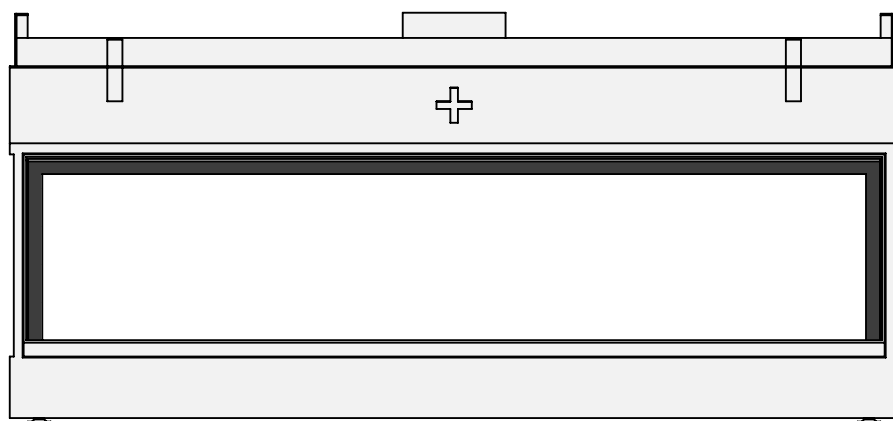

belfires

Barbas Bellfires B.V.
Hallenstraat 17
5531 AB Bladel
The Netherlands
www.barbasbellfires.com

Name: HBXXL-3 hidden door+ 7cm

Modifications reserved

Scale: 1:15
Unit: mm

Version: 0