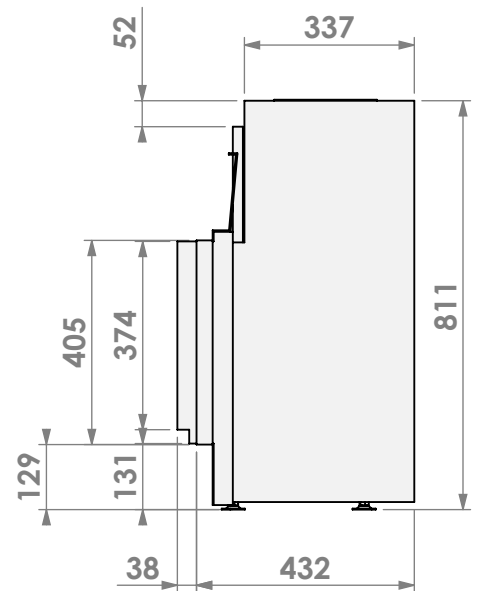

Name: **HBXXL-3 floating frame**

Modifications reserved

Scale: **1:15**
Unit: **mm**

Version: **0**

* = optional extended adjustable legs max. + 350 mm

belfires

Barbas Bellfires B.V.
Hallenstraat 17
5531 AB Bladel
The Netherlands
www.barbasbellfires.com

Name: HBXXL-3 floating frame convection casing

Modifications reserved

Scale: 1:15
Unit: mm

Version: 0

* = optional extended adjustable legs max. + 350 mm

belfires

Barbas Bellfires B.V.
Hallenstraat 17
5531 AB Bladel
The Netherlands
www.barbasbellfires.com

Name: HBXXL-3 hidden door convection casing

Modifications reserved

Scale: 1:15
Unit: mm

Version: 0

belfires

Barbas Bellfires B.V.
Hallenstraat 17
5531 AB Bladel
The Netherlands
www.barbasbellfires.com

Name: HBXXL-3 hidden door+ 7cm

Modifications reserved

Scale: 1:15
Unit: mm

Version: 0