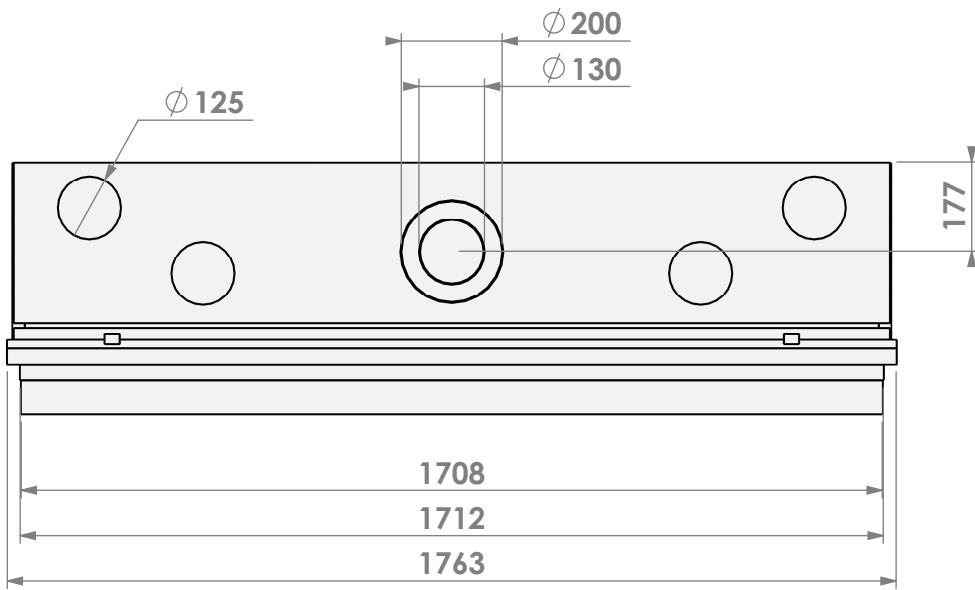

Name: HBXXL-3 floating frame convection casing

Modifications reserved

Scale: 1:15
Unit: mm

Version: 0

* = optional extended adjustable legs max. + 350 mm

belfires

Barbas Bellfires B.V.
Hallenstraat 17
5531 AB Bladel
The Netherlands
www.barbasbellfires.com

Name: HBXXL-3 hidden door convection casing

Modifications reserved

Scale: 1:15
Unit: mm

Version: 0

belfires

Barbas Bellfires B.V.
Hallenstraat 17
5531 AB Bladel
The Netherlands
www.barbasbellfires.com

Name: HBXXL-3 hidden door+ 7cm

Modifications reserved

Scale: 1:15
Unit: mm

Version: 0

belfires

Barbas Bellfires B.V.
Hallenstraat 17
5531 AB Bladel
The Netherlands
www.barbasbellfires.com

Name: HBXXL-3 hidden door+ 10cm convection casing

Modifications reserved

Scale: 1:15
Unit: mm

Version: 0