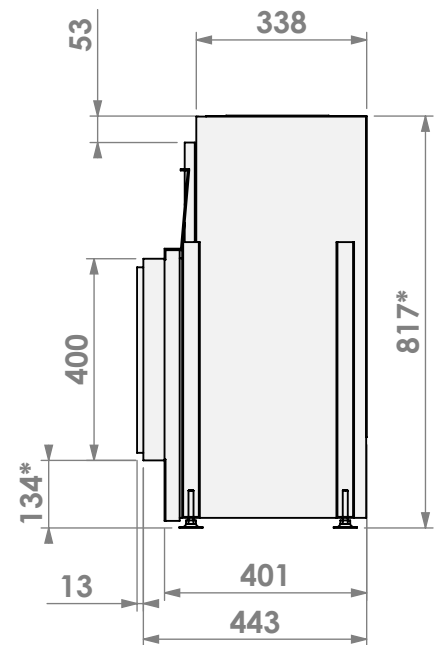

belfires

Barbas Bellfires B.V.
Hallenstraat 17
5531 AB Bladel
The Netherlands
www.barbasbellfires.com

Name: HBXXL-3 hidden door

Modifications reserved

Scale: 1:15
Unit: mm

Version: 0

belfires

Barbas Bellfires B.V.
Hallenstraat 17
5531 AB Bladel
The Netherlands
www.barbasbellfires.com

Name: **HBXXL-3 floating frame**

Modifications reserved

Scale: **1:15**
Unit: **mm**

Version: **0**

* = optional extended adjustable legs max. + 350 mm

belfires

Barbas Bellfires B.V.
Hallenstraat 17
5531 AB Bladel
The Netherlands
www.barbasbellfires.com

Name: HBXXL-3 floating frame convection casing

Modifications reserved

Scale: 1:15
Unit: mm

Version: 0

* = optional extended adjustable legs max. + 350 mm

belfires

Barbas Bellfires B.V.
Hallenstraat 17
5531 AB Bladel
The Netherlands
www.barbasbellfires.com

Modifications reserved

Scale: 1:15
Unit: mm

Version: 0