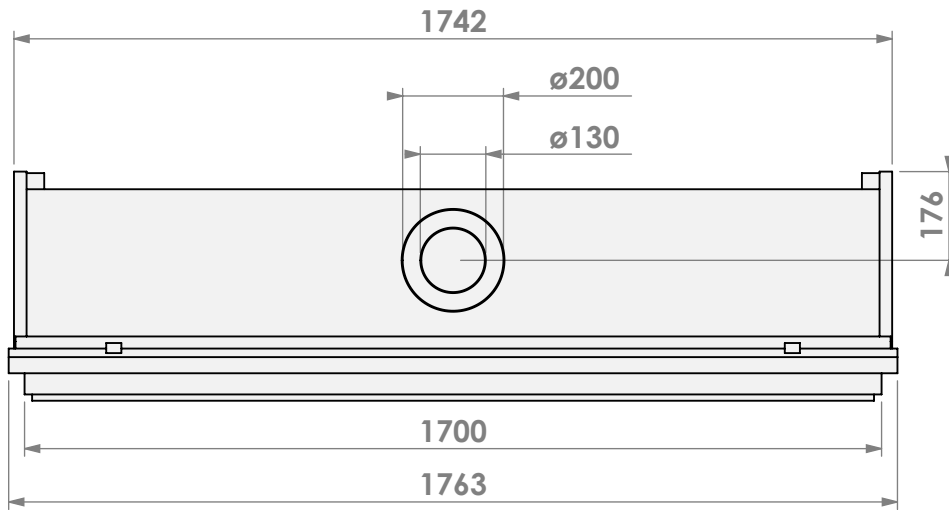

belfires

Barbas Bellfires B.V.
Hallenstraat 17
5531 AB Bladel
The Netherlands
www.barbasbellfires.com

Name: HBXXL-3 hidden door

Modifications reserved

Scale: 1:15
Unit: mm

Version: 0

belfires

Barbas Bellfires B.V.
Hallenstraat 17
5531 AB Bladel
The Netherlands
www.barbasbellfires.com

Name: **HBXXL-3 floating frame**

Modifications reserved

Scale: **1:15**
Unit: **mm**

Version: **0**

* = optional extended adjustable legs max. + 350 mm

belfires

Barbas Bellfires B.V.
Hallenstraat 17
5531 AB Bladel
The Netherlands
www.barbasbellfires.com

Name: HBXXL-3 floating frame convection casing

Modifications reserved

Scale: 1:15
Unit: mm

Version: 0

* = optional extended adjustable legs max. + 350 mm

belfires

Barbas Bellfires B.V.
Hallenstraat 17
5531 AB Bladel
The Netherlands
www.barbasbellfires.com

Modifications reserved

Scale: 1:15
Unit: mm

Version: 0