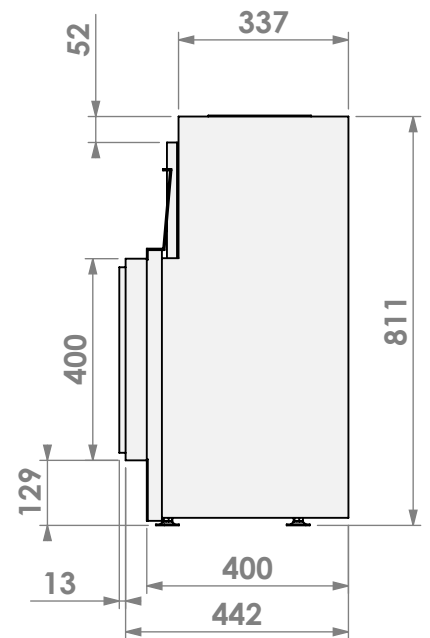

belfires

Barbas Bellfires B.V.
Hallenstraat 17
5531 AB Bladel
The Netherlands
www.barbasbellfires.com

Name: HBXXL-3 hidden door

Modifications reserved

Scale: 1:15
Unit: mm

Version: 0

belfires

Barbas Bellfires B.V.
Hallenstraat 17
5531 AB Bladel
The Netherlands
www.barbasbellfires.com

Name: **HBXXL-3 floating frame**

Modifications reserved

Scale: **1:15**
Unit: **mm**

Version: **0**

* = optional extended adjustable legs max. + 350 mm

belfires

Barbas Bellfires B.V.
Hallenstraat 17
5531 AB Bladel
The Netherlands
www.barbasbellfires.com

Name: HBXXL-3 floating frame convection casing

Modifications reserved

Scale: 1:15
Unit: mm

Version: 0

* = optional extended adjustable legs max. + 350 mm

belfires

Barbas Bellfires B.V.
Hallenstraat 17
5531 AB Bladel
The Netherlands
www.barbasbellfires.com

Modifications reserved

Scale: 1:15
Unit: mm

Version: 0